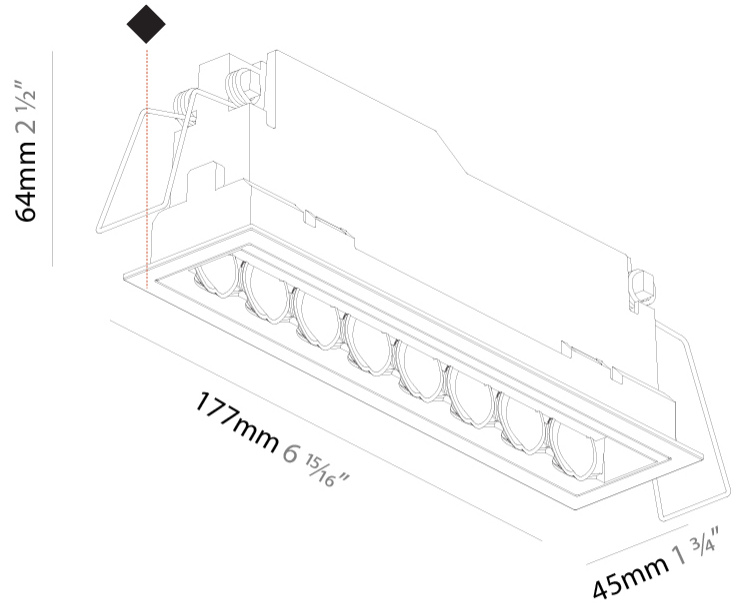

GENERAL

Series: Magiq Hollow Wallwash
Subseries: Magiq Hollow Wallwash
Brand: Prolicht
Division: Architectural
Mounting Type: Recessed
Mounting Location: Ceiling
Subcategory: Wallwash

PHYSICAL

Shape: Rectangle
Length (mm): 177
Length (in): 6 15/16
Width (mm): 45
Width (in): 1 3/4
Height (mm): 64
Height (in): 2 1/2
Ceiling Thickness (mm): 5 - 30
Ceiling Thickness (in): 1/16 - 1 3/16
Min. Recessing Depth (mm): 100
Min. Recessing Depth (in): 3 15/16
Light Distribution: Downlight
Fixture Finish: SSR / BKV / CWI / CRY / HAB / UFT / ITA / RUA / FTG / MYG / LOD / PUS / FRO / FUP / KIA / POP / BLS / SPG / MEY / GOH / GUM / CHC / COM / ABZ / JAG / OBR / MOS / ROR
Fixture Material: Aluminum Die Cast
Cut-out Measurements: 170mm / 6 11/16" x 38mm / 1 1/2"

OPTICAL

RATINGS AND CERTIFICATIONS

Certified By: CSA Certified to UL and CSA Standards
IP rating: IP20

100mm
3 15/16"

5 - 30 mm
3/16" - 1 3/16"

170mm x 38mm
6 11/16" x 1 1/2"

MAGIQ HOLLOW WALLWASH RECESSED

A35582-

Shape: Rectangle
 Length (mm): 177
 Length (in): 6 ¹⁵/₁₆
 Width (mm): 45
 Width (in): 1 ³/₄
 Height (mm): 64
 Height (in): 2 ¹/₂
 Ceiling Thickness (mm): 5 - 30
 Min. Recessing Depth (mm): 100
 Min. Recessing Depth (in): 3 ¹⁵/₁₆
 Light Distribution: Downlight
 Weight (kg): 0.395
 Weight (lbs): 0.87
 Fixture Finish: SSR / BKV / CWI / CRY / HAB / UFT / ITA / RUA / FTG / MYG / LOD / PUS / FRO / FUP / KIA / POP / BLS / SPG / MEY / GOH / GUM / CHC / COM / ABZ / JAG / OBR / MOS / ROR
 Holder Finish: WHI / BLK
 Fixture Material: Aluminum Die Cast